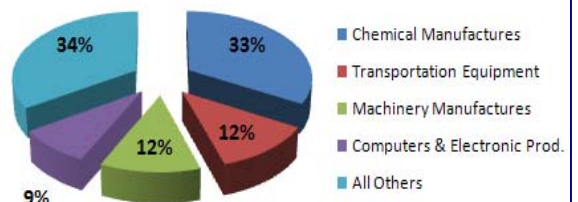

Schaeffler Group USA
York County, SC
Parent: Schaeffler KG
Bearings Manufacturing
Jobs: 430

Sennebogen North America
Announced 2008
Lincoln County, NC
Heavy Equipment Manufacturing
25 jobs

Daimler Trucks NA
Regional
Parent: DaimlerChrysler AG
Automotive Manufacturing
Jobs: 1695

Henkel Corp.
Announced Expansion 2009
Rowan County, NC
Manufacturing
Added 30 jobs

Getrag Corp.
Catawba County, NC
Parent: Getrag GmbH
Automobile Parts
Jobs: 380

Teupen USA, Inc
Announced 2009
Mecklenburg County, NC
US Sales and Service HQ
10 jobs

Sarstedt Inc
Catawba County, NC
Parent: Sarstedt AG & Co
Medical Device Manufacturing
Jobs: 200

Charlotte International Cabinet
Tel: 704-336-2174
Email: cic@ci.charlotte.nc.us
www.charmeck.org/Departments/Mayor/
International+Cabinet/Home.htm

International House
Tel: 704-333-8099
Email: info@ihclt.org
www.ihclt.org

Honorary Consul, Germany
Mr. Kurt Waldthausen
Tel: 704.372.2172

State of North Carolina European Office
John D. Brennan, Director & Investment Rep.
Tel: 49-69-271-3980
Email: jdbrennan@nc-europe.com

State of South Carolina Europe Office
Tel: 49-89-291-9170
Email: europe@sccommerce.com

European-American Business Council
Michael C. Maibach Pres.
919 18th Street NW, Suite 220
Washington, DC 20006 USA
Phone: (202) 828 9104; Fax: (202) 828 9106

Exports to Germany, 2009

North Carolina