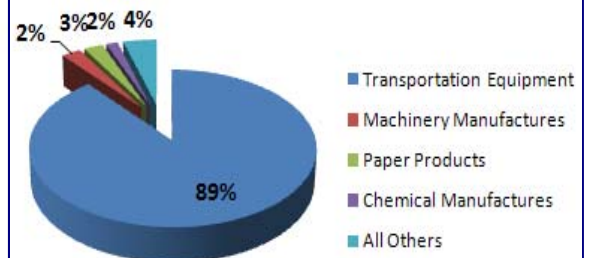

South Carolina

Source: TradeStats Express2009